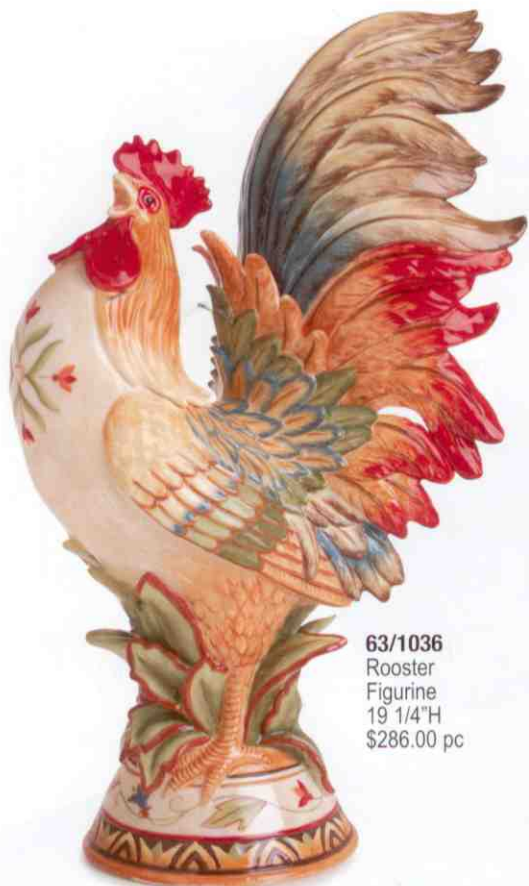

Global Market

Add a world of fabulous, faraway travel to the comforts of home with Fitz and Floyd's new Global Market. Drawing on the desire for more authentic, artisan qualities and the "trophy travel look" emerging in style today, Global Market matches motif designs native to Asia, India and other exotic locales with intense fashion colors. It's a multicultural combination with wide (make that "worldwide") appeal!

63/1036
Rooster
Figurine
19 1/4"H
$286.00 pc